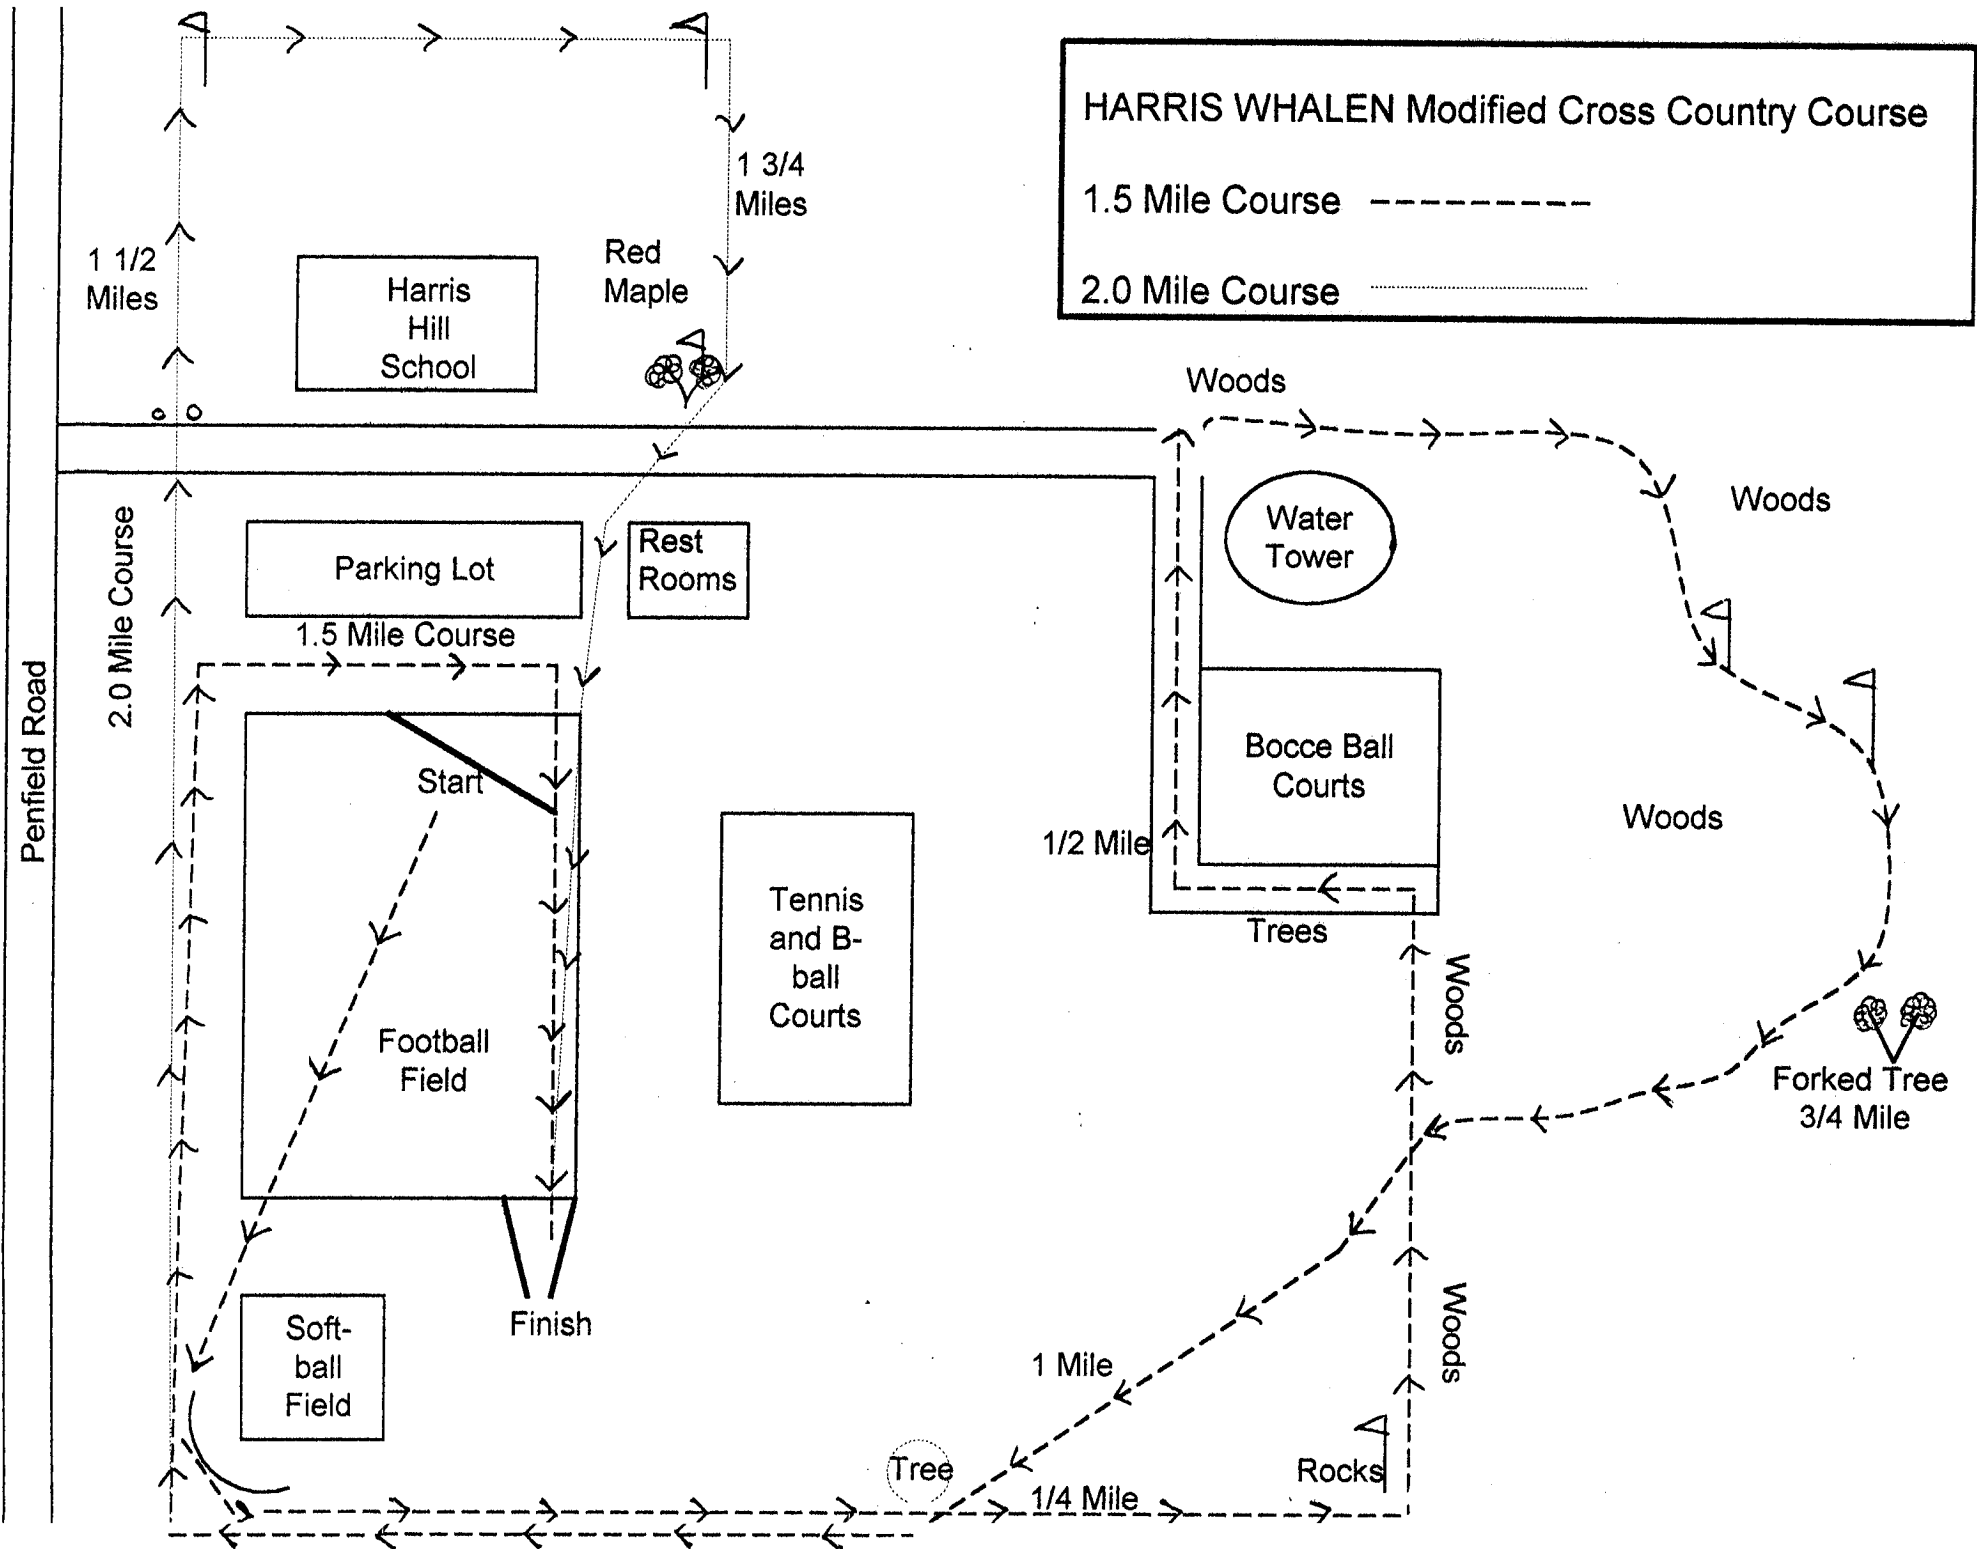

**HARRIS WHALEN Modified Cross Country Course**

1.5 Mile Course - - - - -

2.0 Mile Course . . . . .

1 1/2 Miles

Harris Hill School

Red Maple

1 3/4 Miles

2.0 Mile Course

Parking Lot

1.5 Mile Course

Rest Rooms

Start

Football Field

Finish

Soft-ball Field

Tennis and B-ball Courts

1/2 Mile

Water Tower

Bocce Ball Courts

Woods

Woods

Trees

Woods

Forked Tree 3/4 Mile

1 Mile

Woods

Tree

Rocks

1/4 Mile

Penfield Road